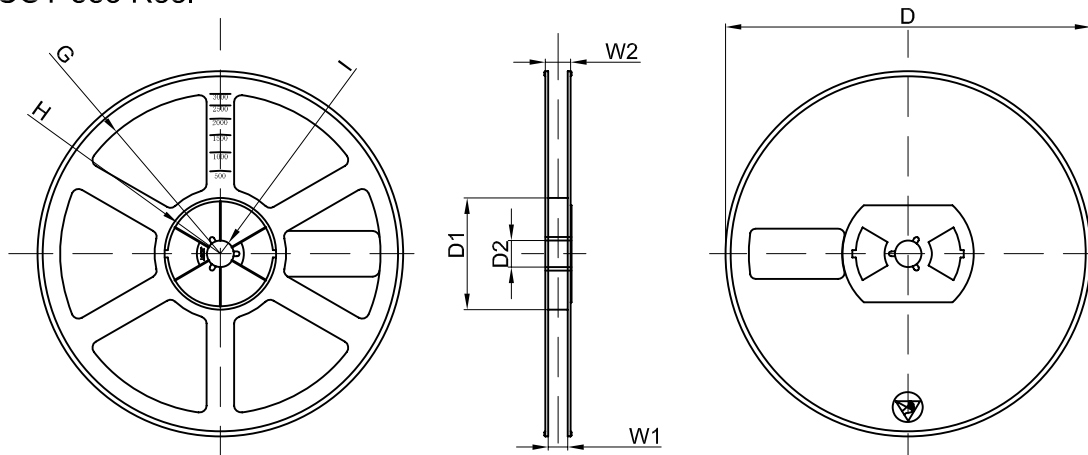

SOT-553 Reel

Dimensions are in millimeter								
Reel Option	D	D1	D2	G	H	I	W1	W2
7" Dia	Ø178.00	54.40	13.00	R78.00	R25.60	R6.50	9.50	12.30
Tolerance	+/-2	+/-1	+/-1	+/-1	+/-1	+/-1	+/-1	+/-1

REEL	Reel Size	Box	Box Size(mm)	Carton	Carton Size(mm)	G.W.(kg)
3000 pcs	7 inch	45,000 pcs	203×203×195	180,000 pcs	438×438×220