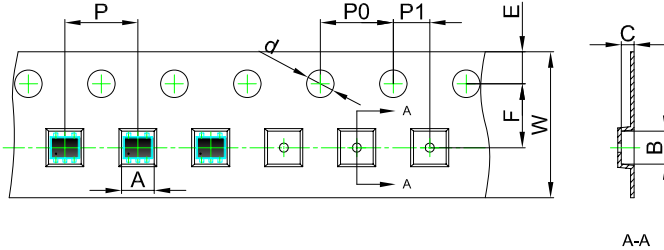

描图:

幅面: A4

正视图

侧视图

SOT-553 Tape and reel

SOT-553 Embossed Carrier Tape

Packaging Description:

SOT-553 parts are shipped in tape. The carrier tape is made from a dissipative (carbon filled) polycarbonate resin. The cover tape is a multilayer film (Heat Activated Adhesive in nature) primarily composed of polyester film, adhesive layer, sealant, and anti-static sprayed agent. These reeled parts in standard option are shipped with 3,000 units per 7" or 17.8cm diameter reel. The reels are clear in color and is made of polystyrene plastic (anti-static coated).