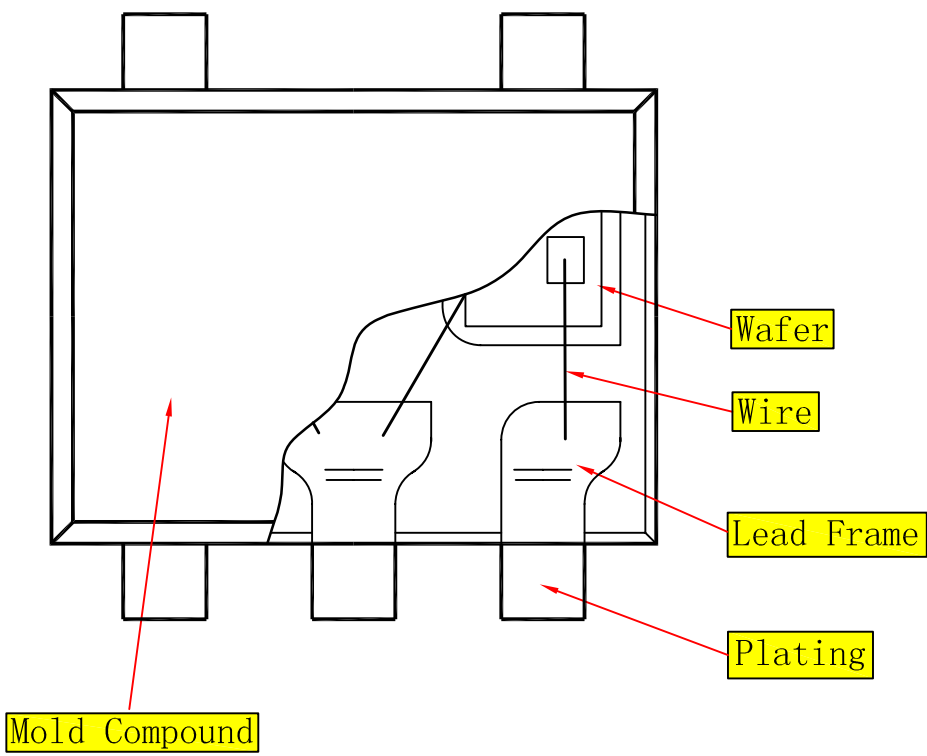

中心距：1.00/0.50
 脚宽：0.22
 焊盘宽：0.30
 脚长：0.20
 焊盘长：0.30

技术要求

1. 塑封体尺寸1.60×1.20;
2. 未注公差为：±0.05;
3. 所有单位为：mm。

媒体编号

镀涂

旧底图总号

底图总号

更改标记	数量	更改单号	签名	日期
设计				
审核				
工艺				
标准化				
批准				

描图:

幅面: A4

正视图

侧视图

SOT-553 Tape and reel

SOT-553 Embossed Carrier Tape

Packaging Description:

SOT-553 parts are shipped in tape. The carrier tape is made from a dissipative (carbon filled) polycarbonate resin. The cover tape is a multilayer film (Heat Activated Adhesive in nature) primarily composed of polyester film, adhesive layer, sealant, and anti-static sprayed agent. These reeled parts in standard option are shipped with 3,000 units per 7" or 17.8cm diameter reel. The reels are clear in color and is made of polystyrene plastic (anti-static coated).