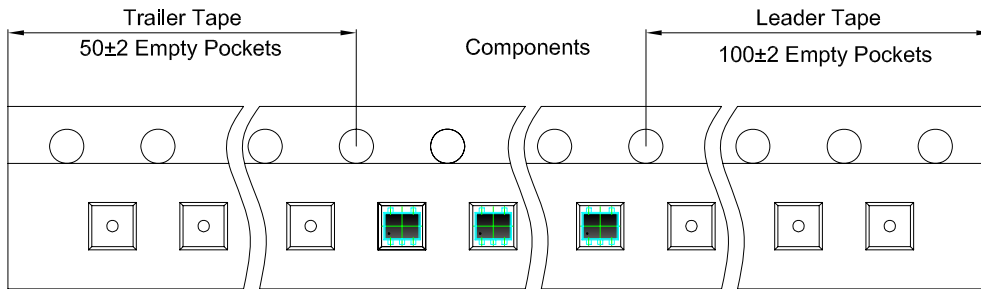

SOT-553 Tape Leader and Trailer