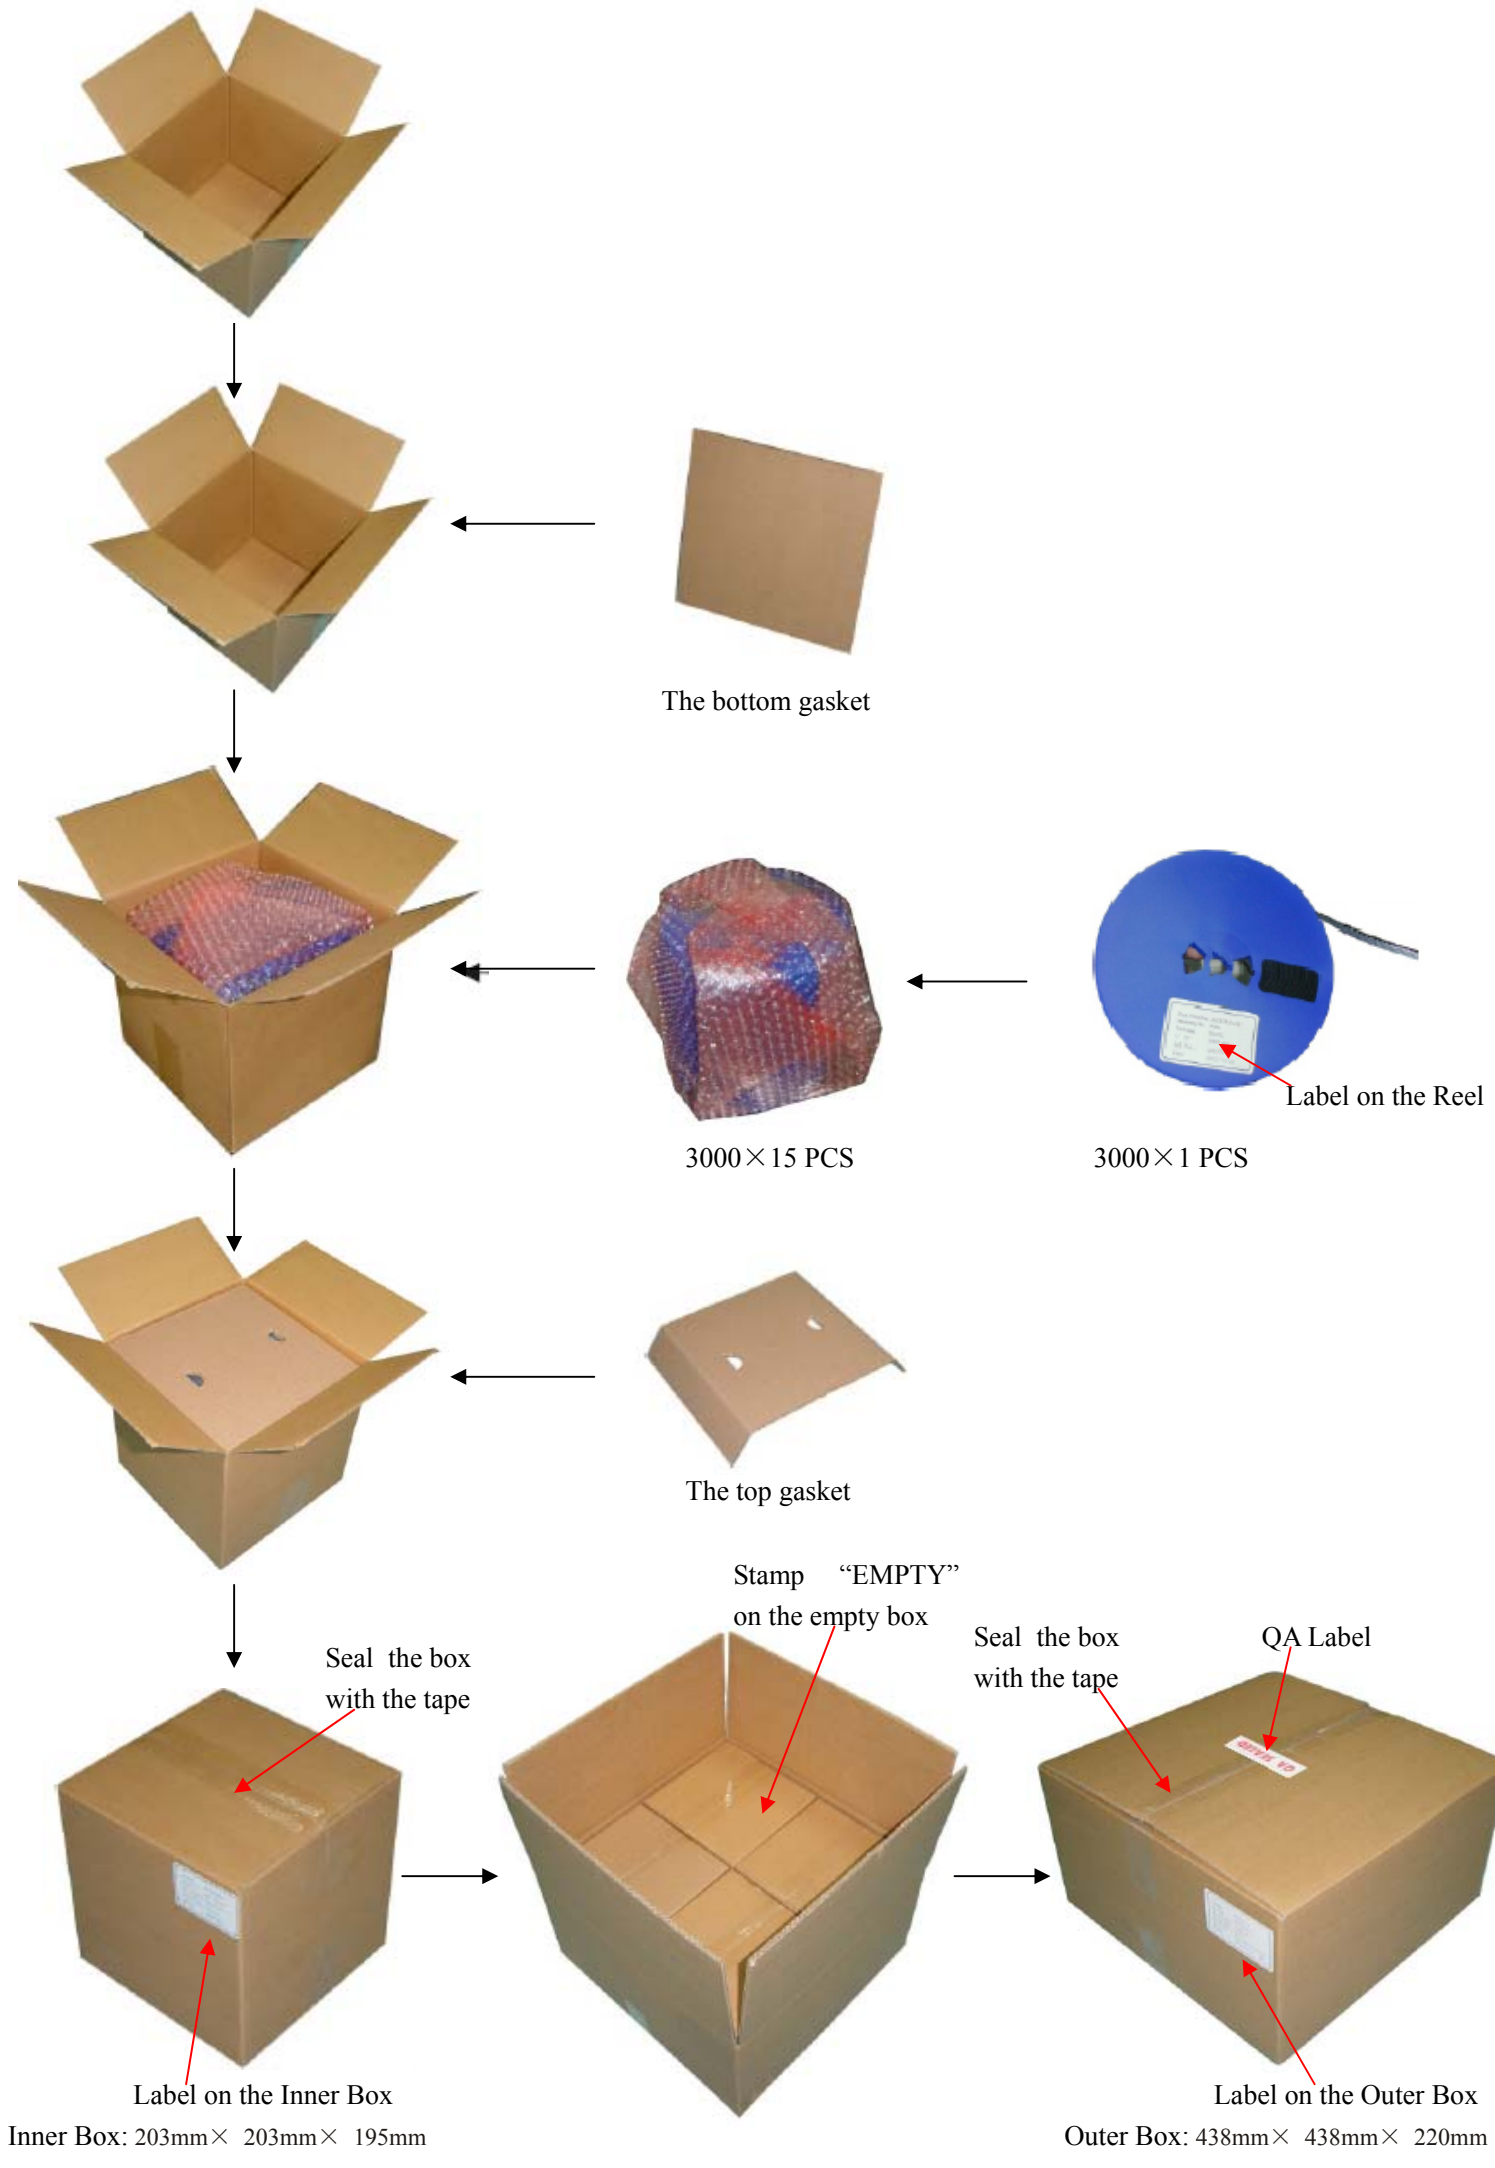

#### Packaging Description:

SOT-563 parts are shipped in tape. The carrier tape is made from a dissipative (carbon filled) polycarbonate resin. The cover tape is a multilayer film (Heat Activated Adhesive in nature) primarily composed of polyester film, adhesive layer, sealant, and anti-static sprayed agent. These reeled parts in standard option are shipped with 3,000 units per 7" or 17.8cm diameter reel. The reels are clear in color and is made of polystyrene plastic (anti-static coated).

### SOT-563 Tape Leader and Trailer

### SOT-563 Reel

Dimensions are in millimeter

Reel Option	D	D1	D2	G	H	I	W1	W2
7" Dia	Ø178.00	54.40	13.00	R78.00	R25.60	R6.50	9.50	12.30
Tolerance	+/-2	+/-1	+/-1	+/-1	+/-1	+/-1	+/-1	+/-1

REEL	Reel Size	Box	Box Size(mm)	Carton	Carton Size(mm)	G.W.(kg)
3000 pcs	7 inch	45,000 pcs	203×203×195	180,000 pcs	438×438×220	

Label on the Inner Box

Label on the Outer Box

Inner Box: 203mm× 203mm× 195mm

Outer Box: 438mm× 438mm× 220mm