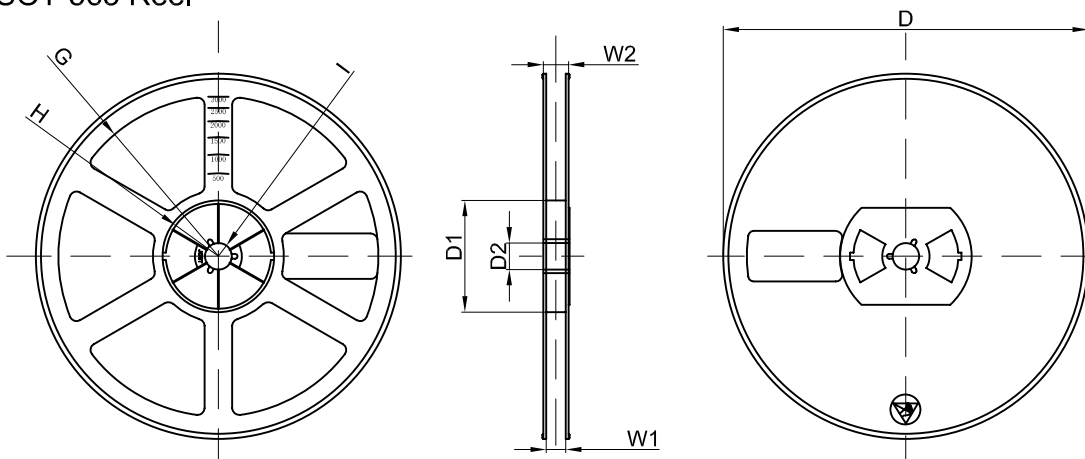

SOT-563 Reel

Dimensions are in millimeter

Reel Option	D	D1	D2	G	H	I	W1	W2
7" Dia	Ø178.00	54.40	13.00	R78.00	R25.60	R6.50	9.50	12.30
Tolerance	+/-2	+/-1	+/-1	+/-1	+/-1	+/-1	+/-1	+/-1

REEL	Reel Size	Box	Box Size(mm)	Carton	Carton Size(mm)	G.W.(kg)
3000 pcs	7 inch	45,000 pcs	203×203×195	180,000 pcs	438×438×220