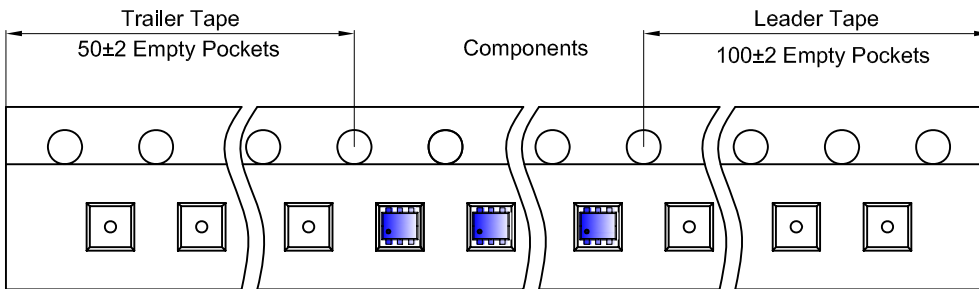

SOT-563 Tape Leader and Trailer